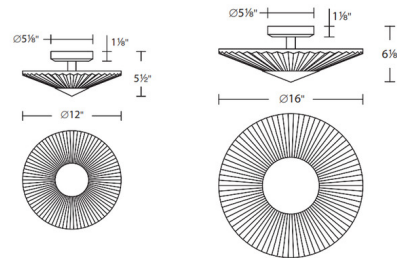

By Schonbek Signature

Description

The Origami Semi Flush Ceiling Light adds a simple elegance to your interior space. The smooth metal frame is complemented by folds of crystal, casting warm shadows across your room. Color temperature adjustability switch from 3000K/3500K/4000K at time of installation mounted at the back of the mounting plate to be installed within the junction box.

Shown in aged brass / heritage crystal

Specifications

COLOR	Heritage Crystal
BODY FINISH	Aged Brass
WATTAGE	15W
DIMMER	Low Voltage Electronic
DIMENSIONS	12"W x 5.5"H
INTEGRATED LED MODULE	1 x LED/15W/120-277V LED
COUNTRY OF ORIGIN	China