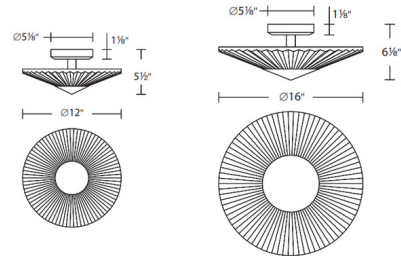

### Description

The Origami Semi Flush Ceiling Light adds a simple elegance to your interior space. The smooth metal frame is complemented by folds of crystal, casting warm shadows across your room. Color temperature adjustability switch from 3000K/3500K/4000K at time of installation mounted at the back of the mounting plate to be installed within the junction box.

### Specifications

COLOR . . . . . Heritage Crystal  
 BODY FINISH . . . . . Aged Brass  
 WATTAGE . . . . . 15W  
 DIMMER . . . . . Low Voltage Electronic  
 DIMENSIONS . . . . . 12"W x 5.5"H  
 INTEGRATED LED MODULE . . . . . 1 x LED/15W/120-277V LED  
 COUNTRY OF ORIGIN . . . . . China