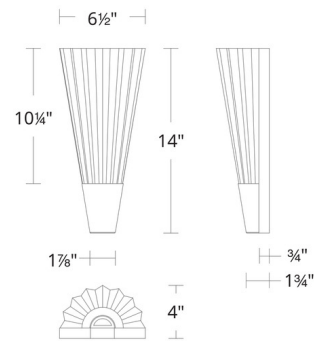

57214

Specifications

COLOR	Heritage Crystal
BODY FINISH	Aged Brass
WATTAGE	14W
DIMMER	Low Voltage Electronic
DIMENSIONS	6.5"L x 4"W x 14"H
INTEGRATED LED MODULE	1 x LED/14W/120-277V LED
COUNTRY OF ORIGIN	China

Technical Information

COLOR RENDERING	90 CRI
LAMP COLOR	CCT Select
LUMENS/WATT	16.36
LUMINOUS FLUX	229 lumens

CLICK TO VIEW PRODUCT

Notes: