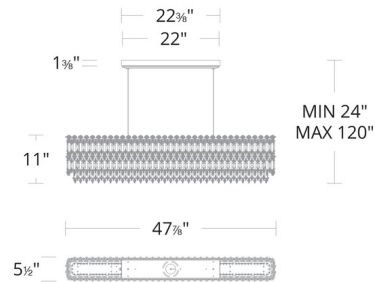

Shown in black / optic crystal

S8148

Specifications

COLOR	Optic Crystal
BODY FINISH	Black
WATTAGE	86W
DIMMER	Low Voltage Electronic
DIMENSIONS	24.625"W x 11"H
INTEGRATED LED MODULE	1 x LED/86W/120-277V LED
COUNTRY OF ORIGIN	United States

Technical Information

PRODUCT DIMENSIONS	Min/Max Adjustable Length: 24" - 120"
COLOR RENDERING	.90 CRI
LAMP COLOR	. CCT Select
LUMENS/WATT	55.09
LUMINOUS FLUX	4738 lumens

CLICK TO VIEW PRODUCT

Notes: