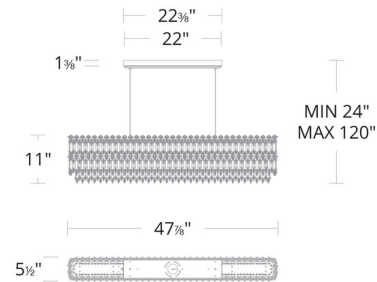

Shown in black / optic crystal

S8148

Specifications

COLOR	Optic Crystal
BODY FINISH	Black
WATTAGE	86W
DIMMER	Low Voltage Electronic
DIMENSIONS	24.625"W x 11"H
INTEGRATED LED MODULE	1 x LED/86W/120-277V LED
COUNTRY OF ORIGIN	United States

Technical Information

PRODUCT DIMENSIONS	Min/Max Adjustable Length: 24" - 120"
COLOR RENDERING	.90 CRI
LAMP COLOR	.CCT Select
LUMENS/WATT	55.09
LUMINOUS FLUX	4738 lumens

CLICK TO VIEW PRODUCT

Notes: