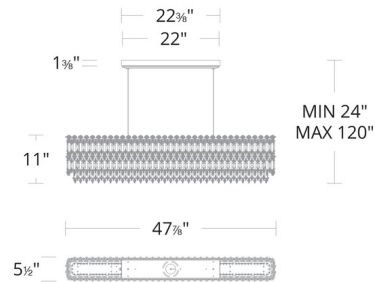

Shown in antique silver / optic crystal

58148

Specifications

COLOR	Optic Crystal
BODY FINISH	Antique Silver
WATTAGE	88W
DIMMER	Low Voltage Electronic
DIMENSIONS	47.875"L x 5.5"W x 11"H
INTEGRATED LED MODULE	1 x LED/88W/120-277V LED
COUNTRY OF ORIGIN	United States

Technical Information

PRODUCT DIMENSIONS	Min/Max Adjustable Length: 24" - 120"
COLOR RENDERING	.90 CRI
LAMP COLOR	.CCT Select
LUMENS/WATT	57.00
LUMINOUS FLUX	5016 lumens

CLICK TO VIEW PRODUCT

Notes: