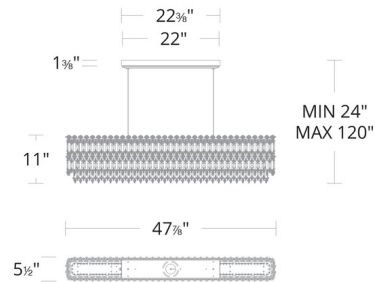

Shown in antique silver / optic crystal

S8148

Specifications

COLOR	Optic Crystal
BODY FINISH	Antique Silver
WATTAGE	88W
DIMMER	Low Voltage Electronic
DIMENSIONS	47.875"L x 5.5"W x 11"H
INTEGRATED LED MODULE	1 x LED/88W/120-277V LED
COUNTRY OF ORIGIN	United States

Technical Information

PRODUCT DIMENSIONS	Min/Max Adjustable Length: 24" - 120"
COLOR RENDERING	.90 CRI
LAMP COLOR	.CCT Select
LUMENS/WATT	57.00
LUMINOUS FLUX	5016 lumens

CLICK TO VIEW PRODUCT

Notes: