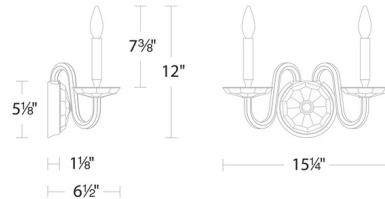

59215-7020

Specifications

COLOR	Optic Crystal
BODY FINISH	Polished Chrome
WATTAGE	120W
DIMMER	Standard 120V
DIMENSIONS	15.25"W x 12"H x 6.5"D
BULB NOT INCLUDED	2 x B10/Candelabra (E12)/60W/120V Incandescent
OTHER BULB OPTIONS	2 x B10/Candelabra (E12)/120V LED
COUNTRY OF ORIGIN	United States