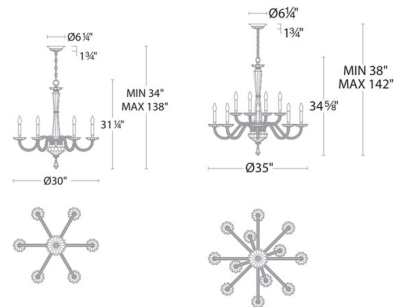

Specifications

COLOR Optic Crystal
BODY FINISH Polished Chrome
WATTAGE 360W
DIMMER Standard 120V
DIMENSIONS 30"W x 31.25"H
BULB NOT INCLUDED 6 x B10/Candelabra (E12)/60W/120V Incandescent
OTHER BULB OPTIONS 6 x B10/Candelabra (E12)/120V LED
COUNTRY OF ORIGIN United States

Technical Information

PRODUCT DIMENSIONS Adjustable Chain Length: 40"

CLICK TO VIEW PRODUCT

Notes: