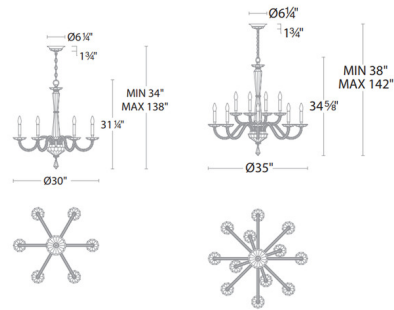

Specifications

COLOR Optic Crystal
 BODY FINISH Polished Chrome
 WATTAGE 360W
 DIMMER Standard 120V
 DIMENSIONS 30"W x 31.25"H
 BULB NOT INCLUDED 6 x B10/Candelabra (E12)/60W/120V Incandescent
 OTHER BULB OPTIONS 6 x B10/Candelabra (E12)/120V LED
 COUNTRY OF ORIGIN United States

Technical Information

PRODUCT DIMENSIONS Adjustable Chain Length: 40"

CLICK TO VIEW PRODUCT

Notes: