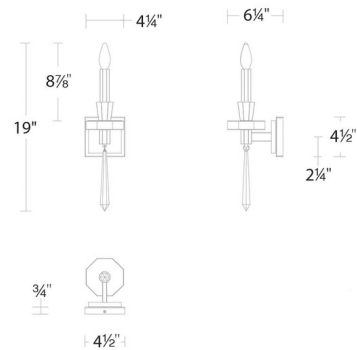

Shown in antique silver / optic haze quartz

Specifications

COLOR Optic Haze Quartz
BODY FINISH Antique Silver
WATTAGE 9W
DIMMER Standard 120V
DIMENSIONS 4.5"W x 19"H x 6.25"D
BULB NOT INCLUDED 1 x B10/Candelabra (E12)/9W/120V LED
COUNTRY OF ORIGIN United States