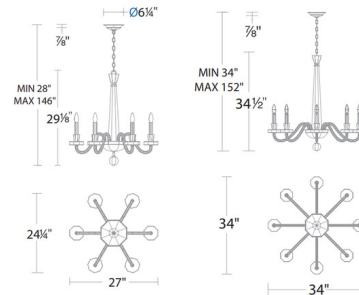

Shown in black / optic haze quartz

Specifications

COLOR Optic Haze Quartz
BODY FINISH Black
WATTAGE 54W
DIMMER Standard 120V
DIMENSIONS 27"W x 29.125"H
BULB NOT INCLUDED 6 x B10/Candelabra (E12)/9W/120V LED
COUNTRY OF ORIGIN United States

Technical Information

PRODUCT DIMENSIONS Min/Max Adjustable Length: 28" - 146"

CLICK TO VIEW PRODUCT

Notes: