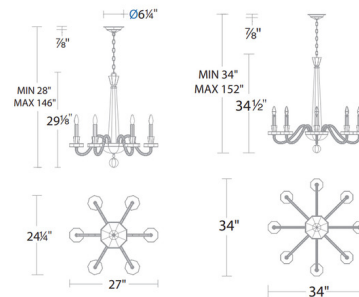

### Specifications

COLOR . . . . . Optic Haze Quartz  
BODY FINISH . . . . . Black  
WATTAGE . . . . . 54W  
DIMMER . . . . . Standard 120V  
DIMENSIONS . . . . . 27"W x 29.125"H  
BULB NOT INCLUDED . . . . . 6 x B10/Candelabra (E12)/9W/120V LED  
COUNTRY OF ORIGIN . . . . . United States

### Technical Information

PRODUCT DIMENSIONS . . . . . Min/Max Adjustable Length: 28" - 146"

CLICK TO VIEW PRODUCT

Notes: