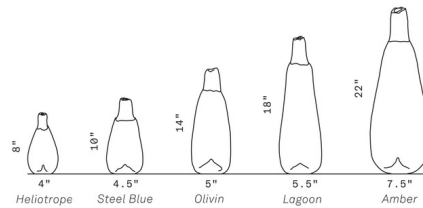

## Bottle Vessel

By SkLO

### Description

The Bottle Vessel is a stunning display of handblown Glass. The necks are double-dipped, and the mouths are broken hot from the glass blower's pipe. It features a slight indent on the bottom. No two are exactly alike and the dimensions are approximate. Made in the Czech Republic.

### Specifications

COLOR . . . . . Heliotrope  
BODY FINISH . . . . . N/A  
WATTAGE . . . . . N/A  
DIMMER . . . . . N/A  
DIMENSIONS . . . . . 4"W x 8"H  
BULB . . . . . N/A

CLICK TO VIEW PRODUCT

Notes: