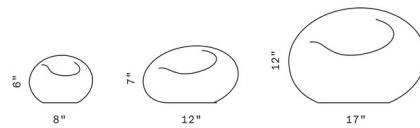

Description

The Echo Vessel features stunning rounded asymmetrical shapes with dimpled voids at their tops and a mirrored finish. Due to its handmade nature, all glass dimensions are approximate. Made in the Czech Republic.

Shown in blue mirror

Specifications

COLOR	Blue Mirror
BODY FINISH	N/A
WATTAGE	N/A
DIMMER	N/A
DIMENSIONS	12"W x 7"H
BULB	N/A

CLICK TO VIEW PRODUCT

Notes: