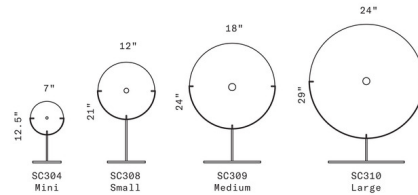

Shown in dark oxidized / smokey grey

Specifications

COLOR	Smokey Grey
BODY FINISH	Dark Oxidized
WATTAGE	N/A
DIMMER	N/A
DIMENSIONS	12"W x 21"H
BULB	N/A

CLICK TO VIEW PRODUCT

Notes: