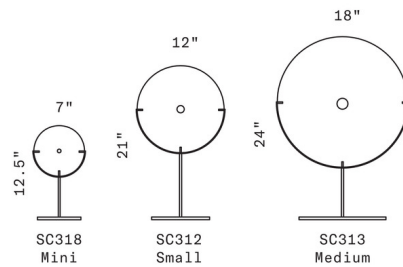

Shown in brushed brass / plum

Specifications

COLOR Plum
BODY FINISH Brushed Brass
WATTAGE N/A
DIMMER N/A
DIMENSIONS 12"W x 21"H
BULB N/A

CLICK TO VIEW PRODUCT

Notes: