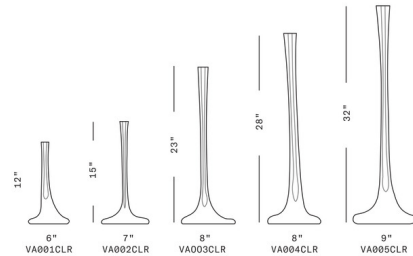

### Description

The Puddle Vessel from SkLO is a vase that doubles as a candlestick, with the addition of a candle cup. This tall and slender vessel features solid Clear Glass and an organic shape. Due to its handmade nature, all glass dimensions are approximate. Made in the Czech Republic. Candlecup sold separately.

### Specifications

COLOR	N/A
BODY FINISH	Clear
WATTAGE	N/A
DIMMER	N/A
DIMENSIONS	.6"W x 12"H
BULB	N/A

CLICK TO VIEW PRODUCT

Notes: