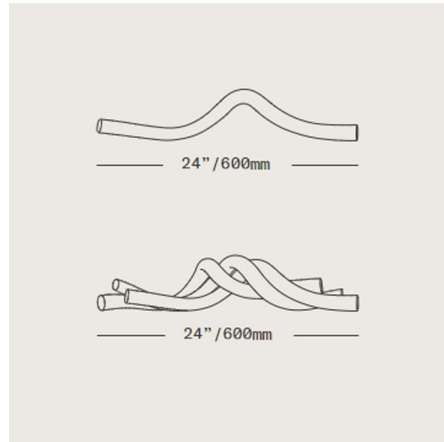

Description

The SkLO Sea Object is an artful twist of solid handblown Glass designed to intertwine. All glass dimensions are approximate. Made in the Czech Republic.

Shown in transparent steel blue

Specifications

COLOR	Transparent Steel Blue
BODY FINISH	N/A
WATTAGE	N/A
DIMMER	N/A
DIMENSIONS	24\"L
BULB	N/A

Notes:

CLICK TO VIEW PRODUCT