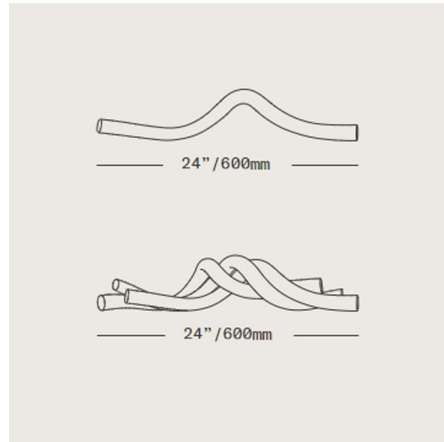

Shown in transparent steel blue

Specifications

COLOR	Transparent Steel Blue
BODY FINISH	N/A
WATTAGE	N/A
DIMMER	N/A
DIMENSIONS	24\"L
BULB	N/A

Notes:

CLICK TO VIEW PRODUCT