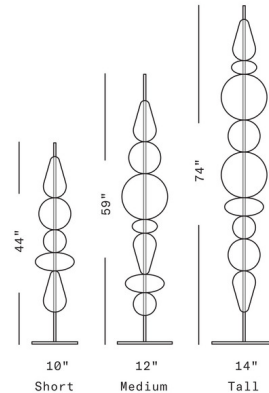

Shown in dark oxidized / smoke

Specifications

COLOR	Smoke
BODY FINISH	Dark Oxidized
WATTAGE	N/A
DIMMER	N/A
DIMENSIONS	10"W x 44"H
BULB	N/A

CLICK TO VIEW PRODUCT

Notes: