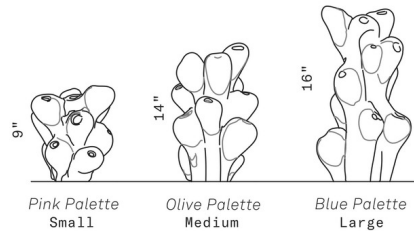

## Bloom Object By SkLO

### Specifications

|             |              |
|-------------|--------------|
| COLOR       | Pink Palette |
| BODY FINISH | N/A          |
| WATTAGE     | N/A          |
| DIMMER      | N/A          |
| DIMENSIONS  | 5"W x 9"H    |
| BULB        | N/A          |