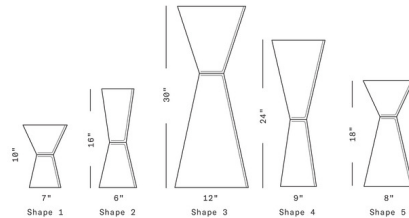

## Taper Vessel By SkLO

### Description

The Taper Vessel Set is a collection of double-sided decorative vessels. These conical shapes contain two open ends so that the vessels are functional and reversible. Due to handmade nature, all glass dimensions are approximate. Made in the Czech Republic.

### Specifications

COLOR . . . . . Olivin & Smokey Brown  
BODY FINISH . . . . . N/A  
WATTAGE . . . . . N/A  
DIMMER . . . . . N/A  
DIMENSIONS . . . . . 7"W x 10"H  
BULB . . . . . N/A

CLICK TO VIEW PRODUCT