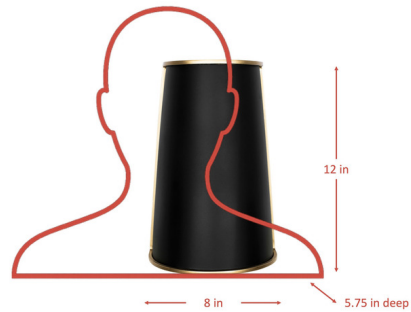

Specifications

COLOR . . . . . Matte Black
BODY FINISH . . . . . French Gold
WATTAGE 10W
DIMMER . . . . . Standard 120V
DIMENSIONS . . . . . 8"W x 12"H x 5"D
BULB NOT INCLUDED . . . . . 2 x B10/Candelabra (E12)/5W/120V LED
COUNTRY OF ORIGIN . . . . . Philippines

CLICK TO VIEW PRODUCT

Notes: