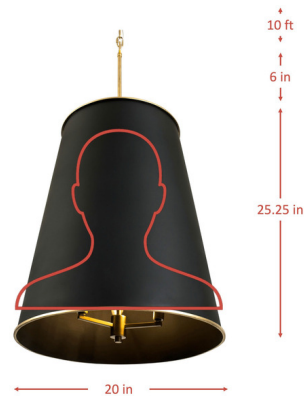

Description

The Coco Foyer Pendant pays homage to the world of fashion with a tailored, clean-lined appearance. The simple but elegant silhouette is paired with a metal trim in French Gold finish that adds the perfect amount of shine. While Coco draws inspiration from mid-century designs, its timeless style will complement a variety of interiors.

Shown in french gold / matte black

Specifications

COLOR	Matte Black
BODY FINISH	French Gold
WATTAGE	45W
DIMMER	Standard 120V
DIMENSIONS	20"W x 25.25"H
BULB NOT INCLUDED	9 x B10/Candelabra (E12)/5W/120V LED
COUNTRY OF ORIGIN	Philippines