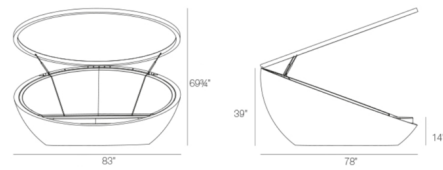

### Specifications

COLOR	N/A
BODY FINISH	White
WATTAGE	N/A
DIMMER	N/A
DIMENSIONS	83"W x 69.75"H x 78"D
BULB	N/A
COUNTRY OF ORIGIN	Spain

### Technical Information

PRODUCT DIMENSIONS	Seat Height: 14"H
--------------------	-------------------

CLICK TO VIEW PRODUCT

Notes: