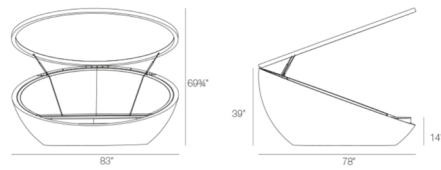

### Specifications

COLOR	N/A
BODY FINISH	White
WATTAGE	N/A
DIMMER	N/A
DIMENSIONS	83"W x 69.75"H x 78"D
BULB	N/A
COUNTRY OF ORIGIN	Spain

### Technical Information

PRODUCT DIMENSIONS	Seat Height: 14"H
--------------------	-------------------

CLICK TO VIEW PRODUCT

Notes: