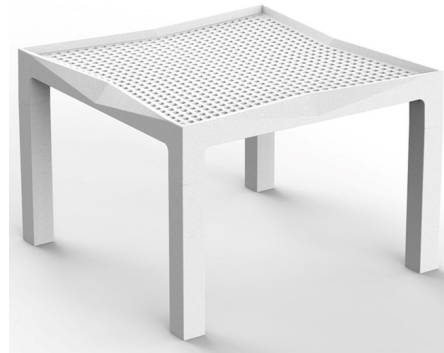

## Voxel Outdoor Side Table

By Vondom

### Description

Designed by famed designer Karim Rashid, the Vondom Voxel Side Table adds personality to any space it occupies. Built from 100% recycled, strong polypropylene and reinforced with fiber glass, this side table is sturdy and oh so stylish. Suitable for indoor and outdoor use, this side table is a viable complimentary furniture option for a living room, basement, porch or patio setting. Stackable.

Shown in white

### Specifications

COLOR	N/A
BODY FINISH	White
WATTAGE	N/A
DIMMER	N/A
DIMENSIONS	16.5"L x 16.5"W x 11.25"H x 16.5"D
BULB	N/A
COUNTRY OF ORIGIN	Spain

CLICK TO VIEW PRODUCT

Notes: