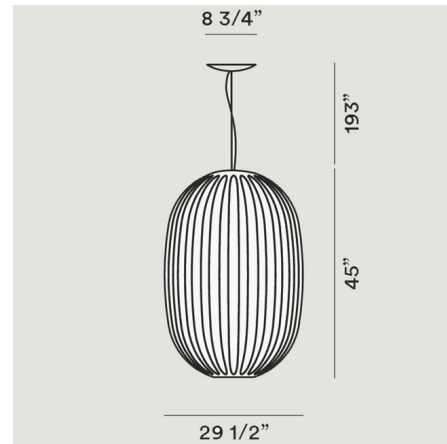

By Foscarini

Description

The Plass Grande Pendant gets its charm and inspiration from traditional Venetian glass pearls. It interprets the millennia-old artisan tradition of glass making, through a contemporary process and material: rotationally-molded polycarbonate. Halogen option requires (1) PAR30 medium base 120V halogen bulb and (6) JCD G9 120V halogen bulbs. Can be dual switched. LED option includes a 120V LED module, but requires (1) 12 watt PAR30 medium base LED bulb (sold separately).

Specifications

COLOR Grey
BODY FINISH Chrome
WATTAGE 42W
DIMMER Low Voltage Electronic
DIMENSIONS 29.5"W x 45"H
INTEGRATED LED MODULE 1 x LED/30W/120V LED
INTEGRATED LED MODULE 1 x PAR30S/Medium (E26)/12W/120V LED

Technical Information

PRODUCT DIMENSIONS Cord Length: 193"
COLOR RENDERING 80 CRI
LAMP COLOR 3000K
LUMENS/WATT 83.33
LUMINOUS FLUX 2500 lumens

Shown in chrome / grey

CLICK TO VIEW PRODUCT

Notes: