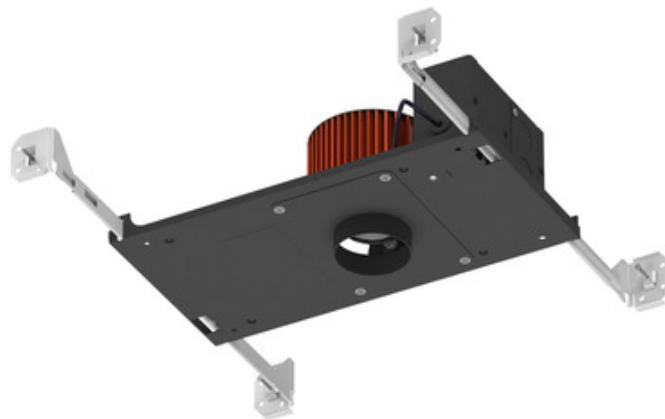

BRAND

CSL

DESCRIPTION

The ECO 1 Inch Adjustable New Construction Housing is offered in an IC Airtight rated and Non-IC rated option and fits into drywall or T-bar grid ceiling spaces. Adjustable 0 to 45 degree tilt with 360 degree rotation. Includes tilt angle indicator to provide easy and accurate aiming. Features 120/277V Universal driver offering 1%-100% TRIAC/ELV/0-10V dimming and delivering up to 899 lumens. Available in three color temperature options. ECO 1 includes a 50 degree optic for general task and accent lighting with minimal glare. Insert up to two lenses for additional light control, sold separately. ECO 1 pairs with a variety of trim styles and colors (round and square, standard and flangeless) for a clean ceiling aesthetic. Rated for wet locations when used with a wet location trim. Note: A complete fixture requires a housing, trim (and mud-in plate for flangeless), sold separately.

Shown in: Black

TRIM COLOR	N/A
BODY FINISH	Black
WATTAGE	10W
DIMMER	Low Voltage Electronic
DIMENSIONS	11.75"W x 3.31"H x 6.13"D
INTEGRATED LED MODULE	
LAMP	1 x LED/10W/120-277V LED

Technical Information

LUMINOUS FLUX	719 lumens
LUMENS/WATT	71.90
LAMP COLOR	2700K
COLOR RENDERING	90 CRI
BEAM ANGLE	50°
LAMP LIFE	55000 hours
HOUSING TYPE	New Construction NON IC

SPEC # CSL1160413

COMPANY	PROJECT	FIXTURE TYPE	APPROVED BY	DATE