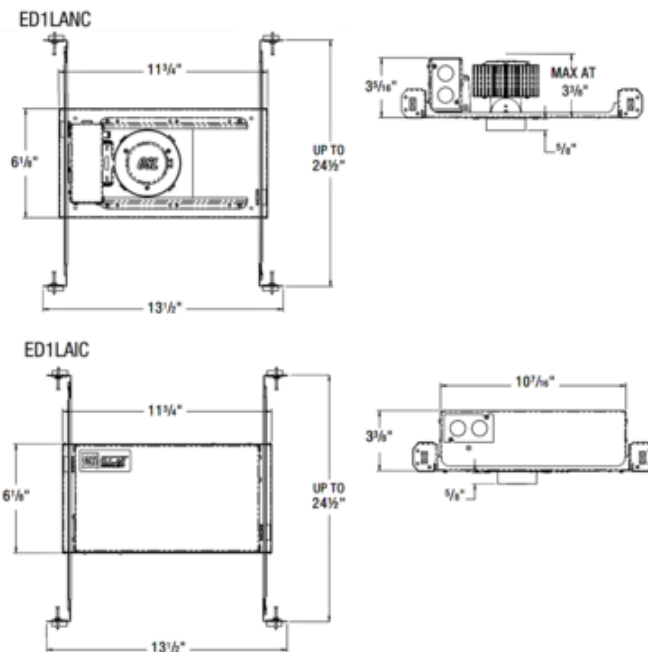

Shown in: Black

COMPANY	PROJECT	FIXTURE TYPE	APPROVED BY	DATE