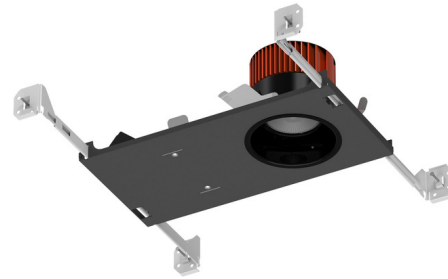

## ECO 3IN Fixed New Construction IC Housing By CSL

### Description

The ECO 3 Inch Fixed New Construction Housing is IC rated and fits into drywall and T-bar grid ceilings. Features a 120/277V driver with TRIAC/ELV/1-10V dimming.

### Specifications

REFLECTOR/BAFFLE COLOR	N/A
BODY FINISH	Black
WATTAGE	12W
DIMMER	Low Voltage Electronic
DIMENSIONS	12"W x 3.5"H x 6"D
INTEGRATED LED MODULE	1 x LED/12W/120-277V LED
COUNTRY OF ORIGIN	China

### Technical Information

HOUSING HEIGHT	3.5"
HOUSING TYPE	New construction IC
LAMP LIFE	55000 hours
BEAM ANGLE	50°
COLOR RENDERING	90 CRI
LAMP COLOR	2700K
LUMENS/WATT	84.33
LUMINOUS FLUX	1012 lumens

Shown in black