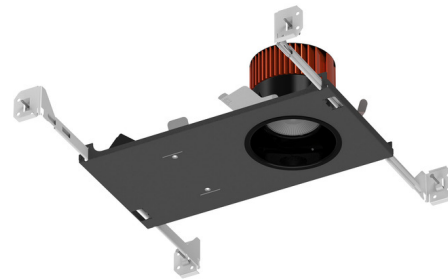

Lightology

lightology.com
866-954-4489
04-09-26

Project: _____

Company: _____

Location: _____ Fixture Type: _____

SPEC #: **CSL1160432**

Approved On: _____ Approved By: _____

ECO 3IN Fixed New Construction IC Housing By CSL

Description

The ECO 3 Inch Fixed New Construction Housing is IC rated and fits into drywall and T-bar grid ceilings. Features a 120/277V driver with TRIAC/ELV/1-10V dimming.

Specifications

| | |
|------------------------|--------------------------|
| REFLECTOR/BAFFLE COLOR | N/A |
| BODY FINISH | Black |
| WATTAGE | 12W |
| DIMMER | Low Voltage Electronic |
| DIMENSIONS | 12"W x 3.5"H x 6"D |
| INTEGRATED LED MODULE | 1 x LED/12W/120-277V LED |
| COUNTRY OF ORIGIN | China |

Technical Information

| | |
|-----------------|---------------------|
| HOUSING HEIGHT | 3.5" |
| HOUSING TYPE | New construction IC |
| LAMP LIFE | 55000 hours |
| BEAM ANGLE | 50° |
| COLOR RENDERING | 90 CRI |
| LAMP COLOR | 2700K |
| LUMENS/WATT | 84.33 |
| LUMINOUS FLUX | 1012 lumens |