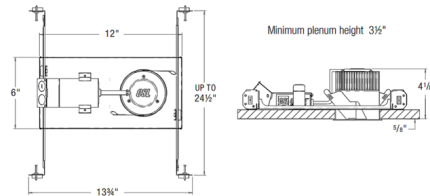

### Specifications

REFLECTOR/BAFFLE COLOR	N/A
BODY FINISH	Black
WATTAGE	12W
DIMMER	Low Voltage Electronic
DIMENSIONS	12"W x 3.5"H x 6"D
INTEGRATED LED MODULE	1 x LED/12W/120-277V LED
COUNTRY OF ORIGIN	China

### Technical Information

HOUSING HEIGHT	3.5"
HOUSING TYPE	New construction IC
LAMP LIFE	55000 hours
BEAM ANGLE	50°
COLOR RENDERING	90 CRI
LAMP COLOR	2700K
LUMENS/WATT	84.33
LUMINOUS FLUX	1012 lumens

Shown in black