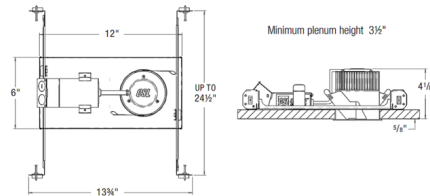

CLICK TO VIEW PRODUCT

Notes: