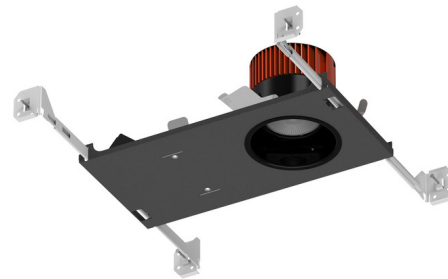

By CSL

Description

The ECO 3 Inch Fixed New Construction Housing is IC rated and fits into drywall and T-bar grid ceilings. Features a 120/277V driver with TRIAC/ELV/1-10V dimming.

Specifications

REFLECTOR/BAFFLE COLOR	N/A
BODY FINISH	Black
WATTAGE	12W
DIMMER	Low Voltage Electronic
DIMENSIONS	12"W x 3.5"H x 6"D
INTEGRATED LED MODULE	1 x LED/12W/120-277V LED
COUNTRY OF ORIGIN	China

Technical Information

HOUSING HEIGHT	3.5"
HOUSING TYPE	New construction IC
LAMP LIFE	55000 hours
BEAM ANGLE	50°
COLOR RENDERING	90 CRI
LAMP COLOR	3500K
LUMENS/WATT	93.25
LUMINOUS FLUX	1119 lumens

Shown in black