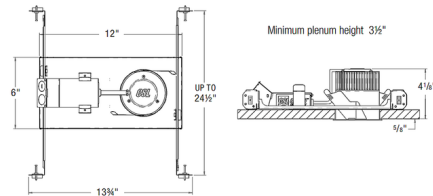

By CSL

Description

The ECO 3 Inch Fixed New Construction Housing is IC rated and fits into drywall and T-bar grid ceilings. Features a 120/277V driver with TRIAC/ELV/1-10V dimming.

Specifications

REFLECTOR/BAFFLE COLOR	N/A
BODY FINISH	Black
WATTAGE	12W
DIMMER	Low Voltage Electronic
DIMENSIONS	12"W x 3.5"H x 6"D
INTEGRATED LED MODULE	1 x LED/12W/120-277V LED
COUNTRY OF ORIGIN	China

Technical Information

HOUSING HEIGHT	3.5"
HOUSING TYPE	New construction IC
LAMP LIFE	55000 hours
BEAM ANGLE	50°
COLOR RENDERING	90 CRI
LAMP COLOR	3500K
LUMENS/WATT	93.25
LUMINOUS FLUX	1119 lumens

Shown in black