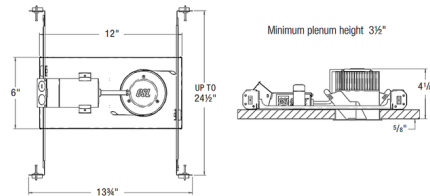

By CSL

Description

The ECO 3 Inch Fixed New Construction Housing is IC rated and fits into drywall and T-bar grid ceilings. Features a 120/277V driver with TRIAC/ELV/1-10V dimming.

Specifications

REFLECTOR/BAFFLE COLOR	N/A
BODY FINISH	Black
WATTAGE	12W
DIMMER	Low Voltage Electronic
DIMENSIONS	12"W x 3.5"H x 6"D
INTEGRATED LED MODULE	1 x LED/12W/120-277V LED
COUNTRY OF ORIGIN	China

Technical Information

HOUSING HEIGHT	3.5"
HOUSING TYPE	New construction IC
LAMP LIFE	55000 hours
BEAM ANGLE	50°
COLOR RENDERING	90 CRI
LAMP COLOR	3500K
LUMENS/WATT	93.25
LUMINOUS FLUX	1119 lumens

Shown in black