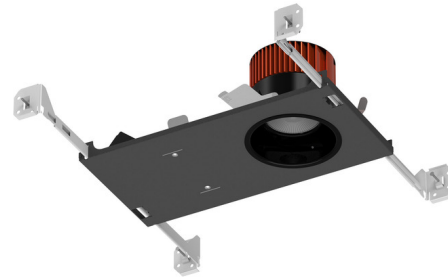

By CSL

Description

The ECO 3 Inch Fixed New Construction Housing is IC rated and fits into drywall and T-bar grid ceilings. Features a 120/277V driver with TRIAC/ELV/1-10V dimming.

Specifications

REFLECTOR/BAFFLE COLOR	N/A
BODY FINISH	Black
WATTAGE	12W
DIMMER	Low Voltage Electronic
DIMENSIONS	12"W x 3.5"H x 6"D
INTEGRATED LED MODULE	1 x LED/12W/120-277V LED
COUNTRY OF ORIGIN	China

Technical Information

HOUSING HEIGHT	3.5"
HOUSING TYPE	New construction IC
LAMP LIFE	55000 hours
BEAM ANGLE	50°
COLOR RENDERING	90 CRI
LAMP COLOR	3500K
LUMENS/WATT	93.25
LUMINOUS FLUX	1119 lumens

Shown in black