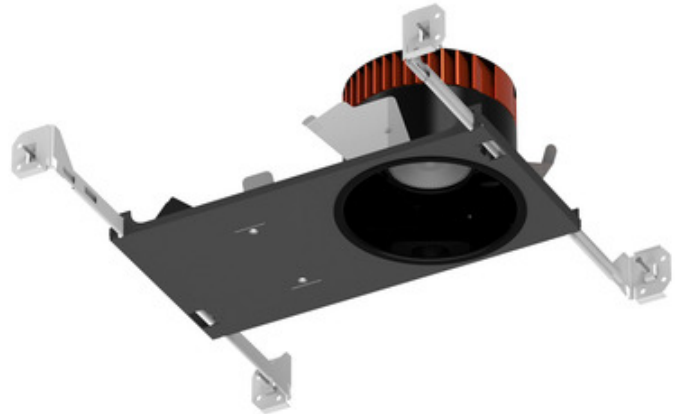

BRAND

CSL

DESCRIPTION

The ECO 5 Inch New Construction Housing is IC rated and fits into drywall and T-bar grid ceilings. Features a 120/277V phase control driver offering 1%-100% TRIAC or ELV dimming and delivering up to 1575 lumens. Available in three color temperature options. ECO 5 includes a fixed 50 degree optic for general task and accent lighting with minimal glare. Insert up to two lenses for additional light control, sold separately. ECO 5 pairs with a variety of trim styles and colors (round and square, with flange and flangeless) for a clean ceiling aesthetic. Rated for wet locations when used with a wet location trim. Note: A complete fixture requires a housing, trim, (and mud-in plate for flangeless), sold separately.

Shown in: Black

TRIM COLOR	N/A
BODY FINISH	Black
WATTAGE	16W
DIMMER	Low Voltage Electronic
DIMENSIONS	12"W x 4.13"H x 6"D
INTEGRATED LED MODULE	
LAMP	1 x LED/16W/120-277V LED

Technical Information

LUMINOUS FLUX	1268 lumens
LUMENS/WATT	79.25
LAMP COLOR	2700K
COLOR RENDERING	90 CRI
BEAM ANGLE	50°
LAMP LIFE	55000 hours
HOUSING TYPE	New construction IC