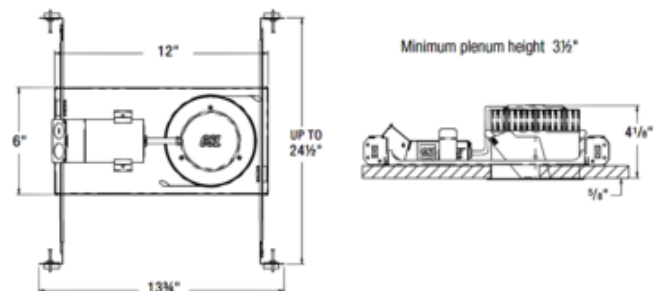

COMPANY	PROJECT	FIXTURE TYPE	APPROVED BY	DATE