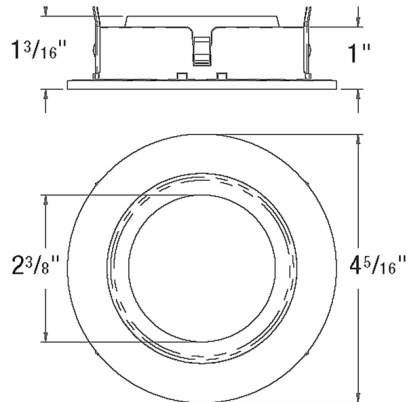

### Description

The ECO 3 Inch Round Downlight Trim is a standard fixed trim with flange in a variety of flange and reflector finish options. Designed for use with CSL ECO 3 fixed recessed housings. Note: A complete fixture requires a housing and trim, sold separately.

### Specifications

REFLECTOR/BAFFLE COLOR	N/A
BODY FINISH	White / White
WATTAGE	N/A
DIMMER	N/A
DIMENSIONS	4.31"W
BULB	N/A
COUNTRY OF ORIGIN	China

### Technical Information

APERTURE SIZE	2.380"
APERTURE SHAPE	Round
CEILING TYPE	Drywall with Trim
FUNCTION	Downlight

Shown in white / white

CLICK TO VIEW PRODUCT

Notes: