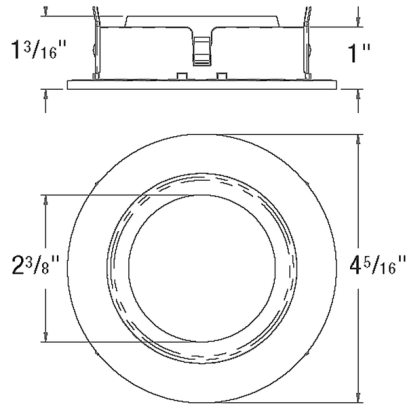

### Description

The ECO 3 Inch Round Downlight Trim is a standard fixed trim with flange in a variety of flange and reflector finish options. Designed for use with CSL ECO 3 fixed recessed housings. Note: A complete fixture requires a housing and trim, sold separately.

### Specifications

REFLECTOR/BAFFLE COLOR	..... N/A
BODY FINISH	..... White / White
WATTAGE	..... N/A
DIMMER	..... N/A
DIMENSIONS	..... 4.31"W
BULB	..... N/A
COUNTRY OF ORIGIN	..... China

### Technical Information

APERTURE SIZE	..... 2.380"
APERTURE SHAPE	..... Round
CEILING TYPE	..... Drywall with Trim
FUNCTION	..... Downlight

Shown in white / white

CLICK TO VIEW PRODUCT

Notes: