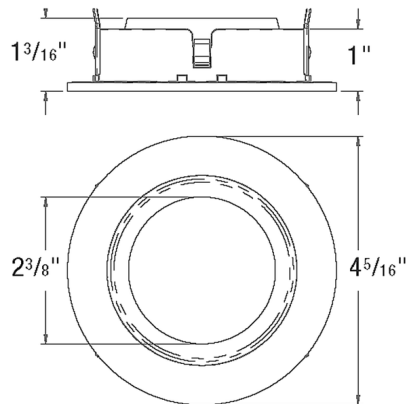

Description

The ECO 3 Inch Round Downlight Trim is a standard fixed trim with flange in a variety of flange and reflector finish options. Designed for use with CSL ECO 3 fixed recessed housings. Note: A complete fixture requires a housing and trim, sold separately.

Specifications

| | |
|------------------------|---------------|
| REFLECTOR/BAFFLE COLOR | N/A |
| BODY FINISH | White / White |
| WATTAGE | N/A |
| DIMMER | N/A |
| DIMENSIONS | 4.31"W |
| BULB | N/A |
| COUNTRY OF ORIGIN | China |

Technical Information

| | |
|----------------|-------------------|
| APERTURE SIZE | 2.380" |
| APERTURE SHAPE | Round |
| CEILING TYPE | Drywall with Trim |
| FUNCTION | Downlight |

Shown in white / white