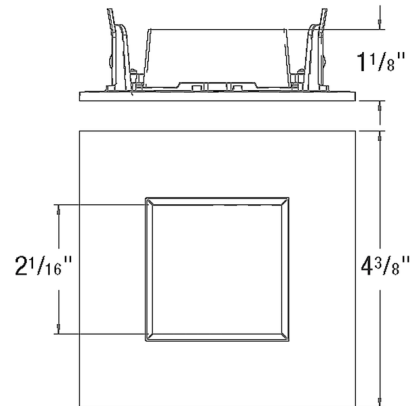

### Description

The ECO 3 Inch Square Downlight Trim is a standard fixed trim with flange in a variety of flange and reflector finish options. Designed for use with CSL ECO 3 fixed recessed housings. Note: A complete fixture requires a housing and trim, sold separately.

### Specifications

REFLECTOR/BAFFLE COLOR	.....	N/A
BODY FINISH	.....	White / White
WATTAGE	.....	N/A
DIMMER	.....	N/A
DIMENSIONS	.....	4.38"W x 4.38"D
BULB	.....	N/A
COUNTRY OF ORIGIN	.....	China

### Technical Information

APERTURE SIZE	.....	2.060"
APERTURE SHAPE	.....	Square
CEILING TYPE	.....	Drywall with Trim
FUNCTION	.....	Downlight

Shown in white / white

CLICK TO VIEW PRODUCT

Notes: