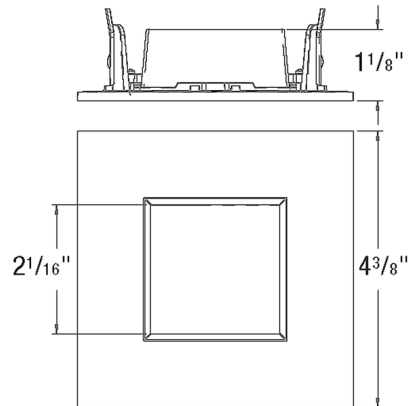

Shown in white / white