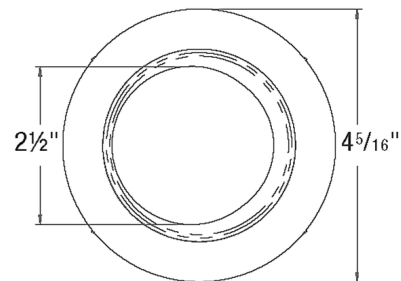

CLICK TO VIEW PRODUCT

Notes: