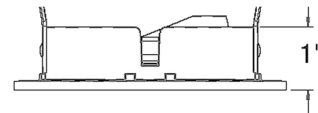

Shown in white / white