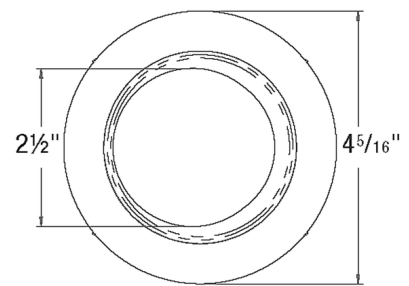

CLICK TO VIEW PRODUCT

Notes: