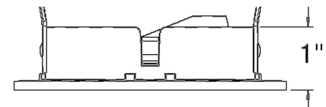

Shown in black / black