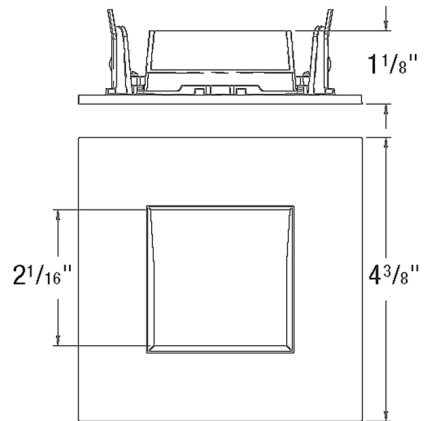

Shown in white / white