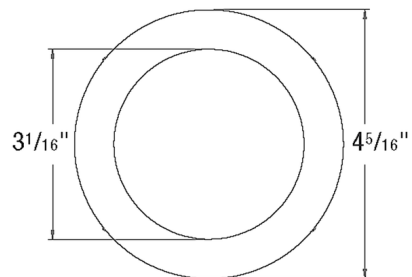

CLICK TO VIEW PRODUCT

Notes: