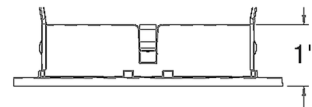

CLICK TO VIEW PRODUCT

Notes: