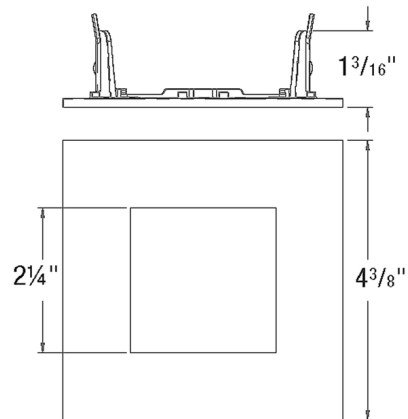

Specifications

| | |
|------------------------|-----------------|
| REFLECTOR/BAFFLE COLOR | N/A |
| BODY FINISH | White |
| WATTAGE | N/A |
| DIMMER | N/A |
| DIMENSIONS | 4.38"W x 4.38"D |
| BULB | N/A |
| COUNTRY OF ORIGIN | China |

Technical Information

| | |
|----------------|---------------------|
| APERTURE SIZE | 2.250" |
| APERTURE SHAPE | Square |
| CEILING TYPE | Drywall with Trim |
| FUNCTION | Shower/Wet Location |

Shown in white