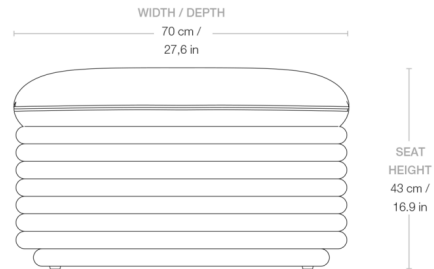

### Specifications

COLOR	Lupo Diagonal Boucle 7
BODY FINISH	Antique Gloss Rattan
WATTAGE	N/A
DIMMER	N/A
DIMENSIONS	27.6"W x 16.9"H x 27.6"D
BULB	N/A
COUNTRY OF ORIGIN	Poland

CLICK TO VIEW PRODUCT

Notes: