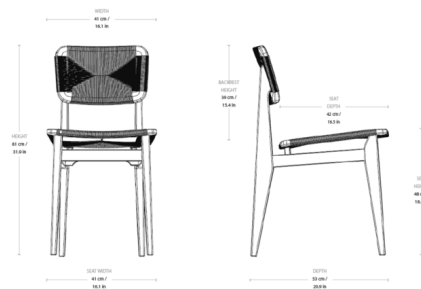

Lightology

lightology.com
866-954-4489
04-25-26

Project: _____

Company: _____

Location: _____ Fixture Type: _____

SPEC #: **GUB1160593**

Approved On: _____ Approved By: _____

C-Chair Outdoor Dining Chair

By Gubi

Description

The C-Chair Outdoor Dining Chair offers a simple, functional design that will provide a stylish accent to an al fresco dining space. The frame is constructed with traditional joinery from durable teak wood. Teak's naturally high oil content allows it to withstand outdoor conditions without additional treatment and causes the wood to develop a silvery patina over time. The seat and back are wrapped with high-density polyethylene fiber that mimics the appearance of natural wicker. The fiber is suitable for all-weather use and lends a nautical accent to the piece.

Shown in natural teak / faux wicker

Specifications

COLOR	Faux Wicker
BODY FINISH	Natural Teak
WATTAGE	N/A
DIMMER	N/A
DIMENSIONS	16.1\"W x 31.9\"H x 20.9\"D
BULB	N/A
COUNTRY OF ORIGIN	Indonesia

CLICK TO VIEW PRODUCT