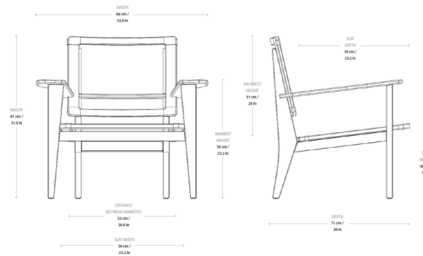

Lightology

lightology.com
866-954-4489
04-24-26

Project: _____

Company: _____

Location: _____ Fixture Type: _____

SPEC #: **GUB1160594**

Approved On: _____ Approved By: _____

F-Chair Outdoor Lounge Chair By Gubi

Description

The F-Chair Outdoor Lounge Chair offers a simple, functional design that will provide a stylish accent to any outdoor seating area. Featuring an archetypal lounge chair design with tapered legs and wide arms, the F-Chair is ergonomically designed to comfortably support the user. The frame is constructed with traditional joinery from durable teak wood. Teak's naturally high oil content allows it to withstand outdoor conditions without additional treatment and causes the wood to develop a silvery patina over time. The seat and back are wrapped with high-density polyethylene fiber that mimics the appearance of natural wicker. The fiber is suitable for all-weather use and lends a nautical accent to the piece.

Shown in natural teak / faux wicker

Specifications

COLOR	Faux Wicker
BODY FINISH	Natural Teak
WATTAGE	N/A
DIMMER	N/A
DIMENSIONS	33.9"W x 31.9"H x 28"D
BULB	N/A
COUNTRY OF ORIGIN	Indonesia

CLICK TO VIEW PRODUCT