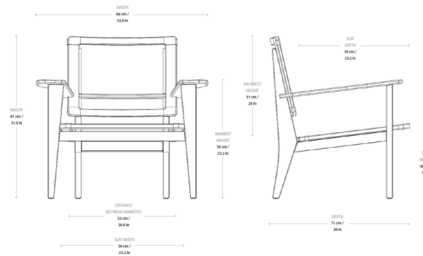

Lightology

lightology.com
866-954-4489
04-23-26

Project: _____

Company: _____

Location: _____ Fixture Type: _____

SPEC #: **GUB1160594**

Approved On: _____ Approved By: _____

F-Chair Outdoor Lounge Chair By Gubi

Description

The F-Chair Outdoor Lounge Chair offers a simple, functional design that will provide a stylish accent to any outdoor seating area. Featuring an archetypal lounge chair design with tapered legs and wide arms, the F-Chair is ergonomically designed to comfortably support the user. The frame is constructed with traditional joinery from durable teak wood. Teak's naturally high oil content allows it to withstand outdoor conditions without additional treatment and causes the wood to develop a silvery patina over time. The seat and back are wrapped with high-density polyethylene fiber that mimics the appearance of natural wicker. The fiber is suitable for all-weather use and lends a nautical accent to the piece.

Shown in natural teak / faux wicker

Specifications

COLOR	Faux Wicker
BODY FINISH	Natural Teak
WATTAGE	N/A
DIMMER	N/A
DIMENSIONS	33.9"W x 31.9"H x 28"D
BULB	N/A
COUNTRY OF ORIGIN	Indonesia

CLICK TO VIEW PRODUCT