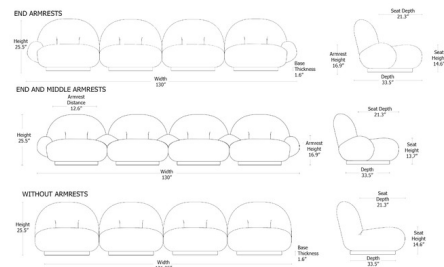

### Description

When designing the Pacha Sofa, Pierre Paulin aimed to create the sensation of sitting on a cloud. Pacha features an exceptionally comfortable design with plush seats and back and an organically curving silhouette atop a round base. The sofa has been specifically crafted for outdoor use with an interior membrane between the foam cushion fill and fabric that is both water-resistant and breathable, allowing the sofa to dry quickly after exposure to rain. The base is crafted from a moisture-resistant material to hold up under humid conditions. Available with no armrests, endpiece armrests (without armrests between seats), or with armrests on each end and in between each seat. Note: The Lorkey fabrics are not available with armrests between seats.

### Specifications

COLOR	Outdoor Lorkey 40
BODY FINISH	Moss Gray
WATTAGE	N/A
DIMMER	N/A
DIMENSIONS	129.9"W x 25.5"H x 33.5"D
BULB	N/A
COUNTRY OF ORIGIN	Poland

CLICK TO VIEW PRODUCT

Notes: