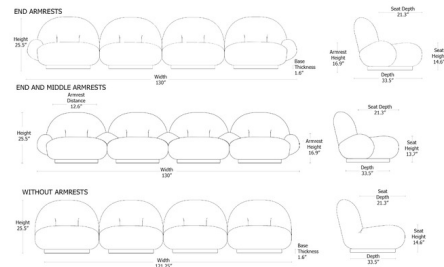

Lightology

lightology.com
866-954-4489
04-22-26

Project: _____

Company: _____

Location: _____ Fixture Type: _____

SPEC #: **GUB1160607**

Approved On: _____ Approved By: _____

Pacha 4-Seat Outdoor Sofa By Gubi

Description

When designing the Pacha Sofa, Pierre Paulin aimed to create the sensation of sitting on a cloud. Pacha features an exceptionally comfortable design with plush seats and back and an organically curving silhouette atop a round base. The sofa has been specifically crafted for outdoor use with an interior membrane between the foam cushion fill and fabric that is both water-resistant and breathable, allowing the sofa to dry quickly after exposure to rain. The base is crafted from a moisture-resistant material to hold up under humid conditions. Available with no armrests, endpiece armrests (without armrests between seats), or with armrests on each end and in between each seat. Note: The Lorkey fabrics are not available with armrests between seats.

Shown in moss gray / outdoor lorkey 40

Specifications

COLOR	Outdoor Lorkey 40
BODY FINISH	Moss Gray
WATTAGE	N/A
DIMMER	N/A
DIMENSIONS	129.9"W x 25.5"H x 33.5"D
BULB	N/A
COUNTRY OF ORIGIN	Poland

CLICK TO VIEW PRODUCT