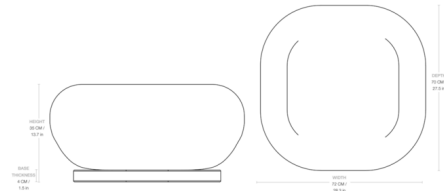

Shown in moss gray / outdoor chevron 034

Specifications

COLOR	Outdoor Chevron 034
BODY FINISH	Moss Gray
WATTAGE	N/A
DIMMER	N/A
DIMENSIONS	28.3"W x 13.7"H x 27.5"D
BULB	N/A
COUNTRY OF ORIGIN	Poland

CLICK TO VIEW PRODUCT