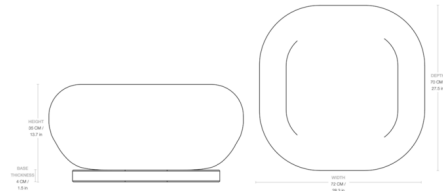

Shown in moss gray / outdoor chevron 034

Specifications

COLOR	Outdoor Chevron 034
BODY FINISH	Moss Gray
WATTAGE	N/A
DIMMER	N/A
DIMENSIONS	28.3"W x 13.7"H x 27.5"D
BULB	N/A
COUNTRY OF ORIGIN	Poland

CLICK TO VIEW PRODUCT