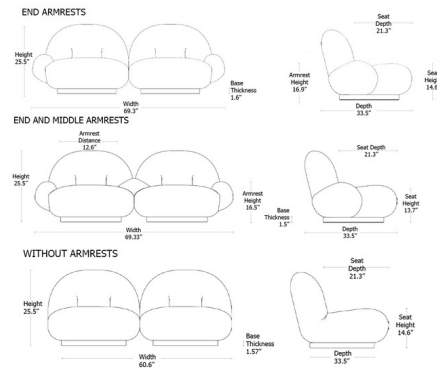

Lightology

lightology.com
866-954-4489
07-06-26

Project: _____
 Company: _____
 Location: _____ Fixture Type: _____
 SPEC #: **GUB1160615**
 Approved On: _____ Approved By: _____

Pacha 2-Seat Outdoor Sofa By Gubi

Description

When designing the Pacha Sofa, Pierre Paulin aimed to create the sensation of sitting on a cloud. Pacha features an exceptionally comfortable design with plush seats and back and an organically curving silhouette atop a round base. The sofa has been specifically crafted for outdoor use with an interior membrane between the foam cushion fill and fabric that is both water-resistant and breathable, allowing the sofa to dry quickly after exposure to rain. The base is crafted from a moisture-resistant material to hold up under humid conditions. Available with no armrests, endpiece armrests (without armrests between seats), or with armrests on each end and in between each seat. Note: The Lorkey fabrics are not available with armrests between seats.

Specifications

COLOR	Outdoor Chevron 034
BODY FINISH	Moss Gray
WATTAGE	N/A
DIMMER	N/A
DIMENSIONS	69.3"W x 25.5"H x 33.5"D
BULB	N/A
COUNTRY OF ORIGIN	Poland

Shown in moss gray / outdoor chevron 034

CLICK TO VIEW PRODUCT