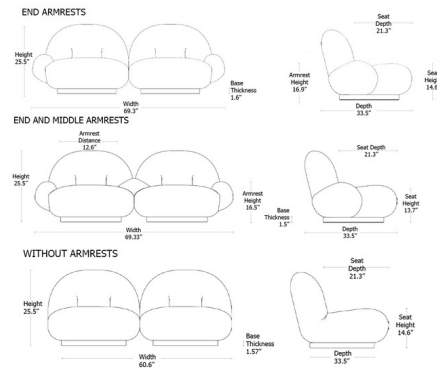

## Pacha 2-Seat Outdoor Sofa By Gubi

### Description

When designing the Pacha Sofa, Pierre Paulin aimed to create the sensation of sitting on a cloud. Pacha features an exceptionally comfortable design with plush seats and back and an organically curving silhouette atop a round base. The sofa has been specifically crafted for outdoor use with an interior membrane between the foam cushion fill and fabric that is both water-resistant and breathable, allowing the sofa to dry quickly after exposure to rain. The base is crafted from a moisture-resistant material to hold up under humid conditions. Available with no armrests, endpiece armrests (without armrests between seats), or with armrests on each end and in between each seat. Note: The Lorkey fabrics are not available with armrests between seats.

### Specifications

COLOR	Outdoor Chevron 034
BODY FINISH	Moss Gray
WATTAGE	N/A
DIMMER	N/A
DIMENSIONS	69.3"W x 25.5"H x 33.5"D
BULB	N/A
COUNTRY OF ORIGIN	Poland

Shown in moss gray / outdoor chevron 034

CLICK TO VIEW PRODUCT