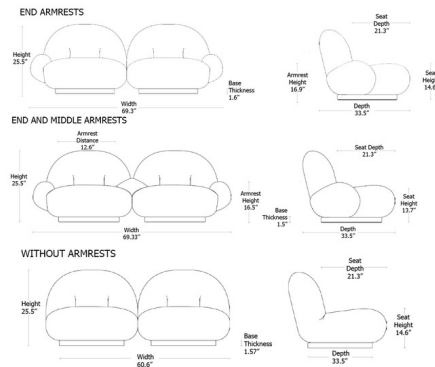

Shown in moss gray / outdoor chevron 034