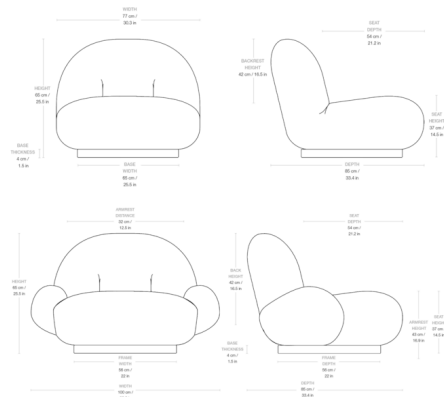

Shown in moss gray / outdoor chevron 022

Specifications

COLOR	Outdoor Chevron 022
BODY FINISH	Moss Gray
WATTAGE	N/A
DIMMER	N/A
DIMENSIONS	30.3"W x 25.5"H x 33.4"D
BULB	N/A
COUNTRY OF ORIGIN	Poland

CLICK TO VIEW PRODUCT

Notes: