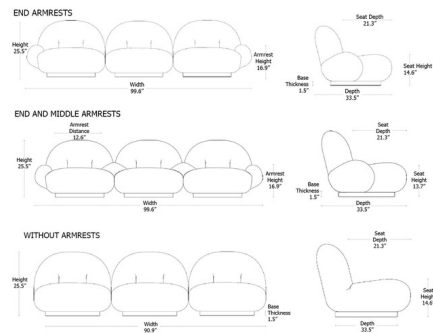

### Description

When designing the Pacha Sofa, Pierre Paulin aimed to create the sensation of sitting on a cloud. Pacha features an exceptionally comfortable design with plush seats and back and an organically curving silhouette atop a round base. The sofa has been specifically crafted for outdoor use with an interior membrane between the foam cushion fill and fabric that is both water-resistant and breathable, allowing the sofa to dry quickly after exposure to rain. The base is crafted from a moisture-resistant material to hold up under humid conditions. Available with no armrests, endpiece armrests (without armrests between seats), or with armrests on each end and in between each seat. Note: The Lorkey fabrics are not available with armrests between seats.

### Specifications

COLOR	Outdoor Chevron 022
BODY FINISH	Moss Gray
WATTAGE	N/A
DIMMER	N/A
DIMENSIONS	99.6"W x 25.5"H x 33.5"D
BULB	N/A
COUNTRY OF ORIGIN	Poland

Shown in moss gray / outdoor chevron 022

CLICK TO VIEW PRODUCT