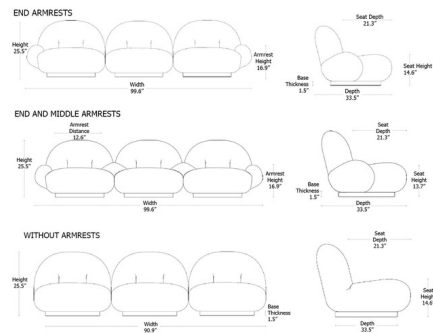

Lightology

lightology.com
866-954-4489
06-30-26

Project: _____
Company: _____
Location: _____ Fixture Type: _____
SPEC #: **GUB1160688**
Approved On: _____ Approved By: _____

Pacha 3-Seat Outdoor Sofa By Gubi

Description

When designing the Pacha Sofa, Pierre Paulin aimed to create the sensation of sitting on a cloud. Pacha features an exceptionally comfortable design with plush seats and back and an organically curving silhouette atop a round base. The sofa has been specifically crafted for outdoor use with an interior membrane between the foam cushion fill and fabric that is both water-resistant and breathable, allowing the sofa to dry quickly after exposure to rain. The base is crafted from a moisture-resistant material to hold up under humid conditions. Available with no armrests, endpiece armrests (without armrests between seats), or with armrests on each end and in between each seat. Note: The Lorkey fabrics are not available with armrests between seats.

Specifications

COLOR	Outdoor Chevron 022
BODY FINISH	Moss Gray
WATTAGE	N/A
DIMMER	N/A
DIMENSIONS	99.6"W x 25.5"H x 33.5"D
BULB	N/A
COUNTRY OF ORIGIN	Poland

Shown in moss gray / outdoor chevron 022

CLICK TO VIEW PRODUCT

Notes: