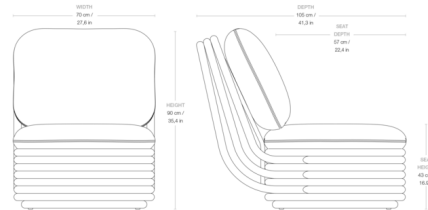

Lightology

lightology.com
866-954-4489
05-24-26

Project: _____

Company: _____

Location: _____ Fixture Type: _____

SPEC #: **GUB1160696**

Approved On: _____ Approved By: _____

Bohemian 72 Lounge Chair By Gubi

Shown in antique gloss rattan / outdoor chevron 008

Specifications

COLOR	Outdoor Chevron 008
BODY FINISH	Antique Gloss Rattan
WATTAGE	N/A
DIMMER	N/A
DIMENSIONS	27.6\"W x 35.4\"H x 41.3\"D
BULB	N/A
COUNTRY OF ORIGIN	Poland