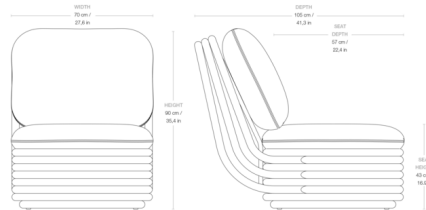

### Specifications

|                   |                          |
|-------------------|--------------------------|
| COLOR             | Outdoor Lorkey 40        |
| BODY FINISH       | Antique Gloss Rattan     |
| WATTAGE           | N/A                      |
| DIMMER            | N/A                      |
| DIMENSIONS        | 27.6"W x 35.4"H x 41.3"D |
| BULB              | N/A                      |
| COUNTRY OF ORIGIN | Poland                   |