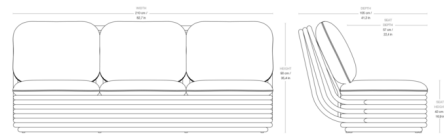

Shown in antique gloss rattan / outdoor lorkey 40

Specifications

COLOR	Outdoor Lorkey 40
BODY FINISH	Antique Gloss Rattan
WATTAGE	N/A
DIMMER	N/A
DIMENSIONS	82.7"W x 35.4"H x 41.3"D
BULB	N/A
COUNTRY OF ORIGIN	Poland