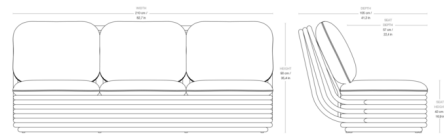

Shown in antique gloss rattan / outdoor lorkey 40

Specifications

| | |
|-------------------|--------------------------|
| COLOR | Outdoor Lorkey 40 |
| BODY FINISH | Antique Gloss Rattan |
| WATTAGE | N/A |
| DIMMER | N/A |
| DIMENSIONS | 82.7"W x 35.4"H x 41.3"D |
| BULB | N/A |
| COUNTRY OF ORIGIN | Poland |