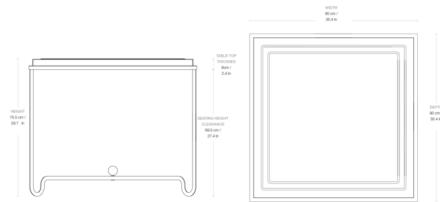

Description

Originally designed by Hungarian-French designer Mathieu Mategot in the 1950s, the Tropique Dining Table captures the luxurious atmosphere of the mid-20th century French Riviera. The table's frame is composed of ornately curved steel rods to make a distinctive statement. The steel grate tabletop allows rain and moisture to pass through, making the table perfectly suited for outdoor use.

Shown in black

Specifications

COLOR	N/A
BODY FINISH	Black
WATTAGE	N/A
DIMMER	N/A
DIMENSIONS	35.4"W x 29.7"H x 35.4"D
BULB	N/A
COUNTRY OF ORIGIN	China

Technical Information

PRODUCT DIMENSIONS	Seating Height Clearance: 27.4"
--------------------	---------------------------------