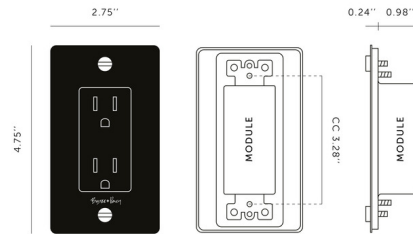

By Buster + Punch

Description

The Buster + Punch Complete Metal Duplex Outlet is a stylish and functional 1-Gang electrical outlet that features a flat plate made from solid metal. This Complete Duplex Outlet includes one duplex outlet, one 1-gang wall plate, and a detail kit. This 1-Gang Duplex Outlet is a 15 Amp, 125V AC, 60 Hz outlet. Available with or without a Buster + Punch logo. Note: The outlet has a .16 shadow gap when installed. Learn more about Buster + Punch Electricity Collection here.

Shown in black

Specifications

COLOR	N/A
BODY FINISH	Black
WATTAGE	N/A
DIMMER	N/A
DIMENSIONS	2.75"W x 4.75"H x 0.24"D
BULB	N/A

CLICK TO VIEW PRODUCT

Notes: