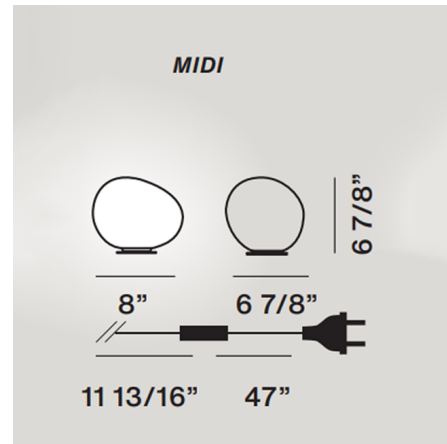

By Foscarini

Description

The Gregg Midi Glass Table Lamp brings a decorative, organic look to your interior space. Reminiscent of pebbles smoothed by water which light up with sunlight. White blown acid etched glass is complemented by a White finish. On/off switch on cord.

Shown in white / white

Specifications

COLOR White
BODY FINISH White
WATTAGE 20W
DIMMER N/A
DIMENSIONS 8"W x 6.88"H x 6.88"D
BULB NOT INCLUDED 1 x G16.5/Candelabra (E12)/20W/120V LED

CLICK TO VIEW PRODUCT