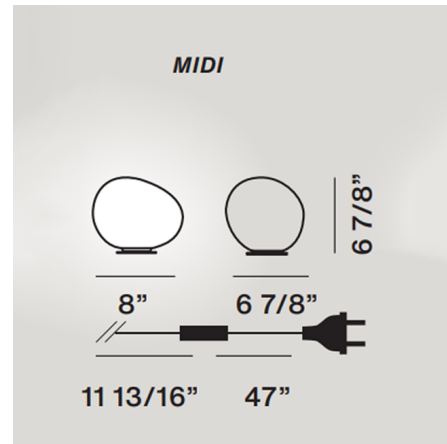

By Foscarini

Description

The Gregg Midi Glass Table Lamp brings a decorative, organic look to your interior space. Reminiscent of pebbles smoothed by water which light up with sunlight. White blown acid etched glass is complemented by a White finish. On/off switch on cord.

Shown in white / white

Specifications

COLOR	White
BODY FINISH	White
WATTAGE	20W
DIMMER	N/A
DIMENSIONS	8"W x 6.88"H x 6.88"D
BULB NOT INCLUDED	1 x G16.5/Candelabra (E12)/20W/120V LED

CLICK TO VIEW PRODUCT