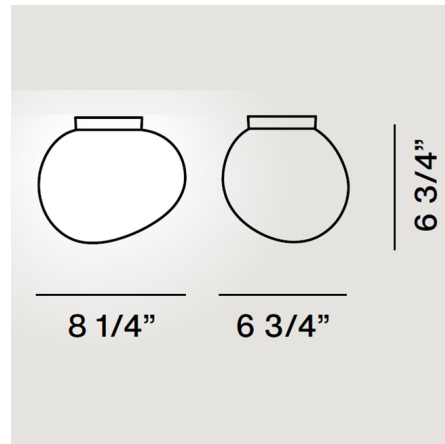

Description

The Gregg Midi Ceiling / Wall Sconce brings a decorative, organic look to your interior space. Reminiscent of pebbles smoothed by water which light up with sunlight. White blown acid etched glass is complemented by a White finish.

Shown in white / white

Specifications

COLOR White
BODY FINISH White
WATTAGE 20W
DIMMER Low Voltage Electronic
DIMENSIONS 8.25"W x 6.7"H x 6.7"D
BULB NOT INCLUDED 1 x G16.5/Candelabra (E12)/20W/120V LED

CLICK TO VIEW PRODUCT