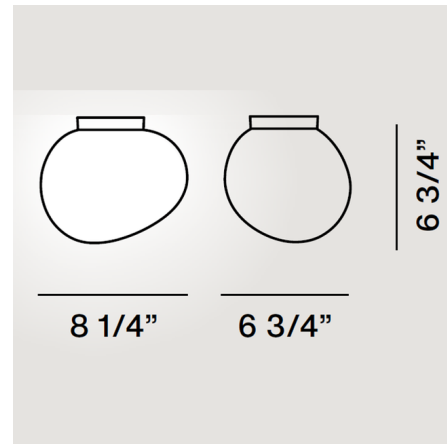

### Specifications

COLOR . . . . . White  
BODY FINISH . . . . . White  
WATTAGE . . . . . 20W  
DIMMER . . . . . Low Voltage Electronic  
DIMENSIONS . . . . . 8.25"W x 6.7"H x 6.7"D  
BULB NOT INCLUDED . . . . . 1 x G16.5/Candelabra (E12)/20W/120V LED