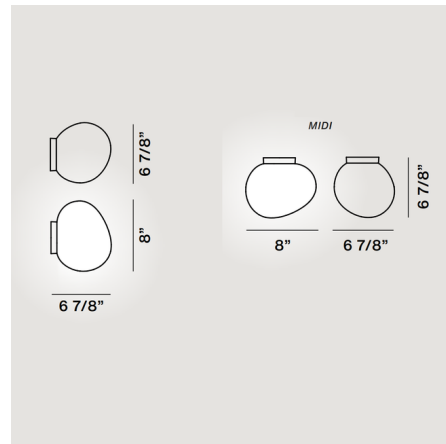

Description

The Gregg Midi LED Outdoor Ceiling / Wall Sconce brings a decorative, organic look to your space. Reminiscent of pebbles smoothed by water which light up with sunlight. White blown acid etched glass is complemented by a White finish. Suitable for damp locations. Dimmable with a Triac dimmer.

Shown in white / white

Specifications

COLOR	White
BODY FINISH	White
WATTAGE	8W
DIMMER	Low Voltage Electronic
DIMENSIONS	8"W x 6.88"H x 6.88"D
INTEGRATED LED MODULE	1 x LED/8W/120V LED

Technical Information