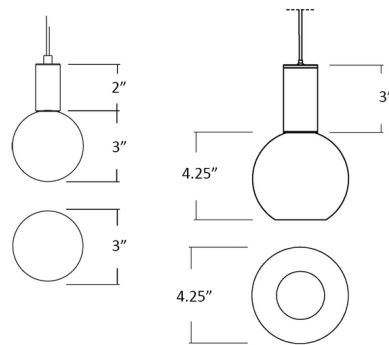

CLICK TO VIEW PRODUCT

Notes: