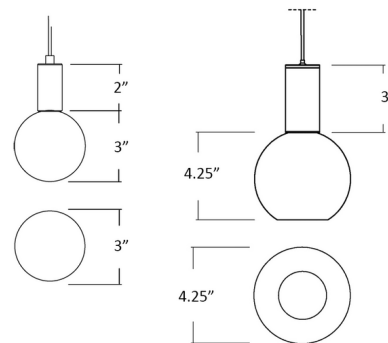

CLICK TO VIEW PRODUCT

Notes: